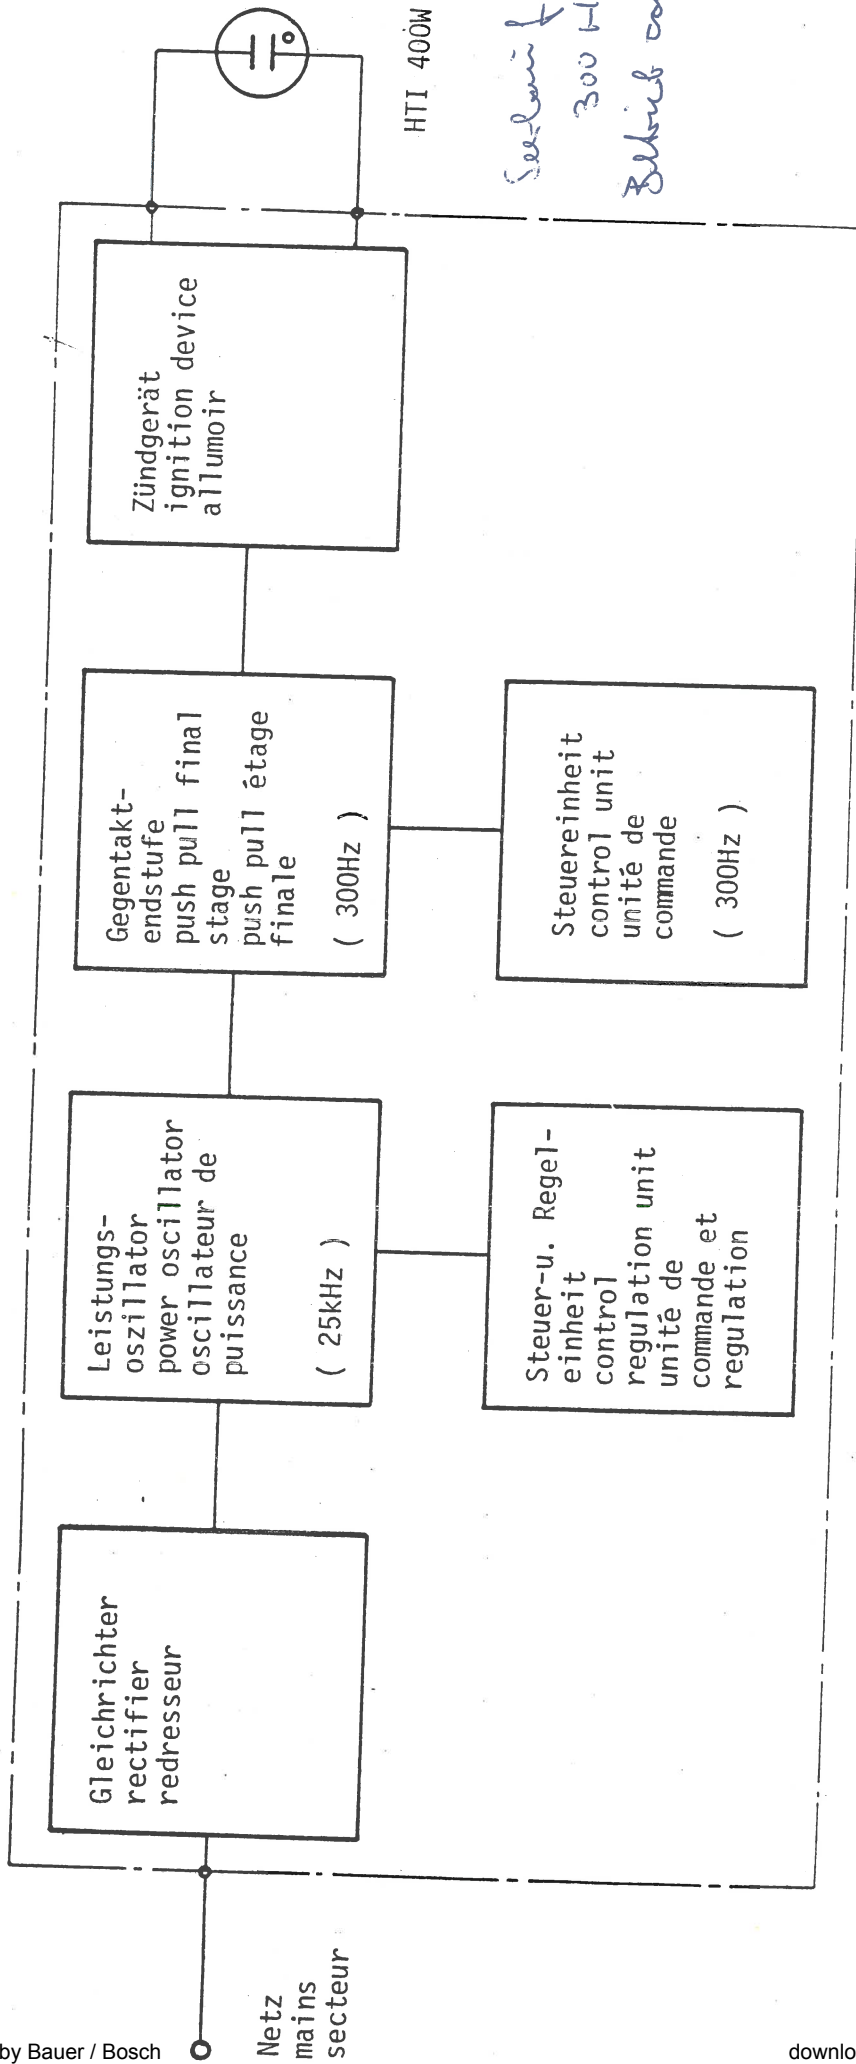

Blockschaltbild · blockdiagram · schéma bloc AC 400 electronic

(c) by Bauer / Bosch

ROBERT BOSCH GMBH · Geschäftsbereich Photokino · Postfach 109 · D-7000 Stuttgart 60 (Untertürkheim) · Telefon (0711) 30131

8 699 971 745 - 10.82 Printed in The Federal Republic of Germany

U_{ss} 25kV max. 5s

300Hz

300Hz

Änderungen vorbehalten
Vervielfältigungen nicht gestattet
Right of modifications reserved
Reproductions not permitted

Modifications réservées
Reproductions des permis