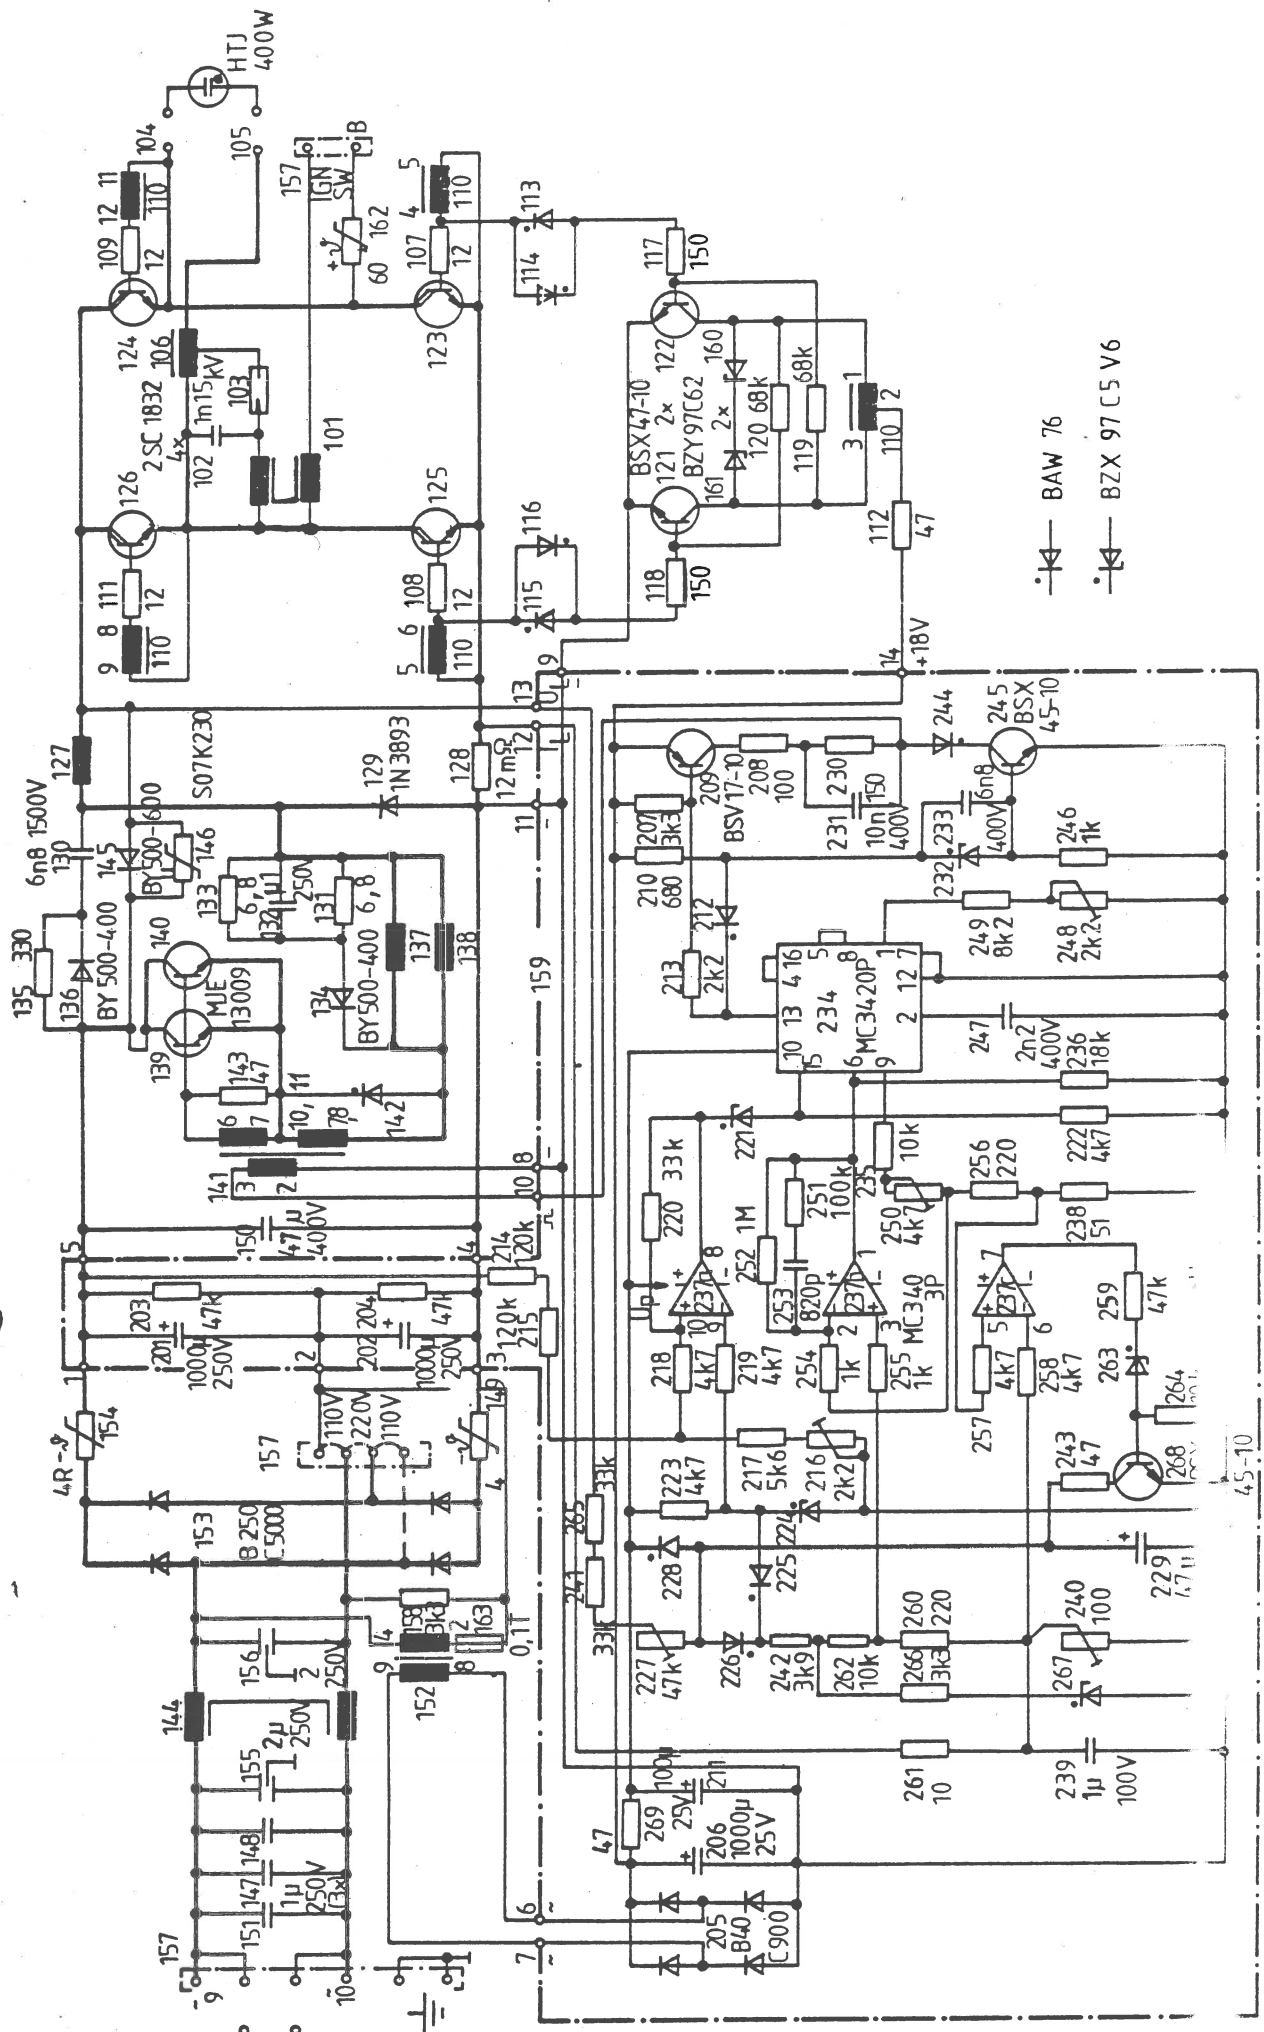

8 699 971 729-3.82-VKD1

Printed in the Federal Republic of Germany

(c) by Bauer / Bosch

download von www.olafs-16mm-kino.de

(c) by Bauer / Bosch

download von www.olafs-16mm-kino.de

Stromlaufplan Stromversorgung (HTJ 400 W) · Circuit diagram Power Supply · Schema de circuit Alimentation